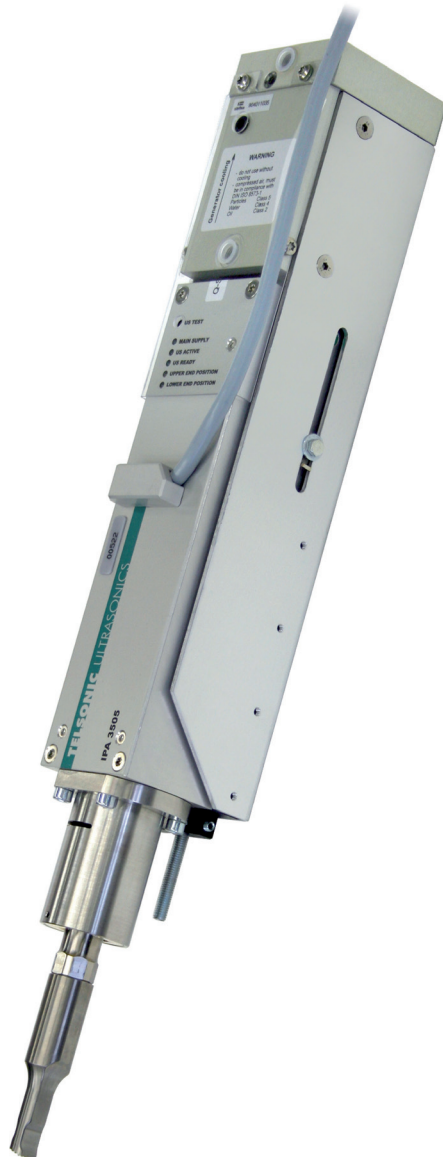

# Product Information

Integrated Power Actuator IPA 3505

Ultrasonic

PLASTIC